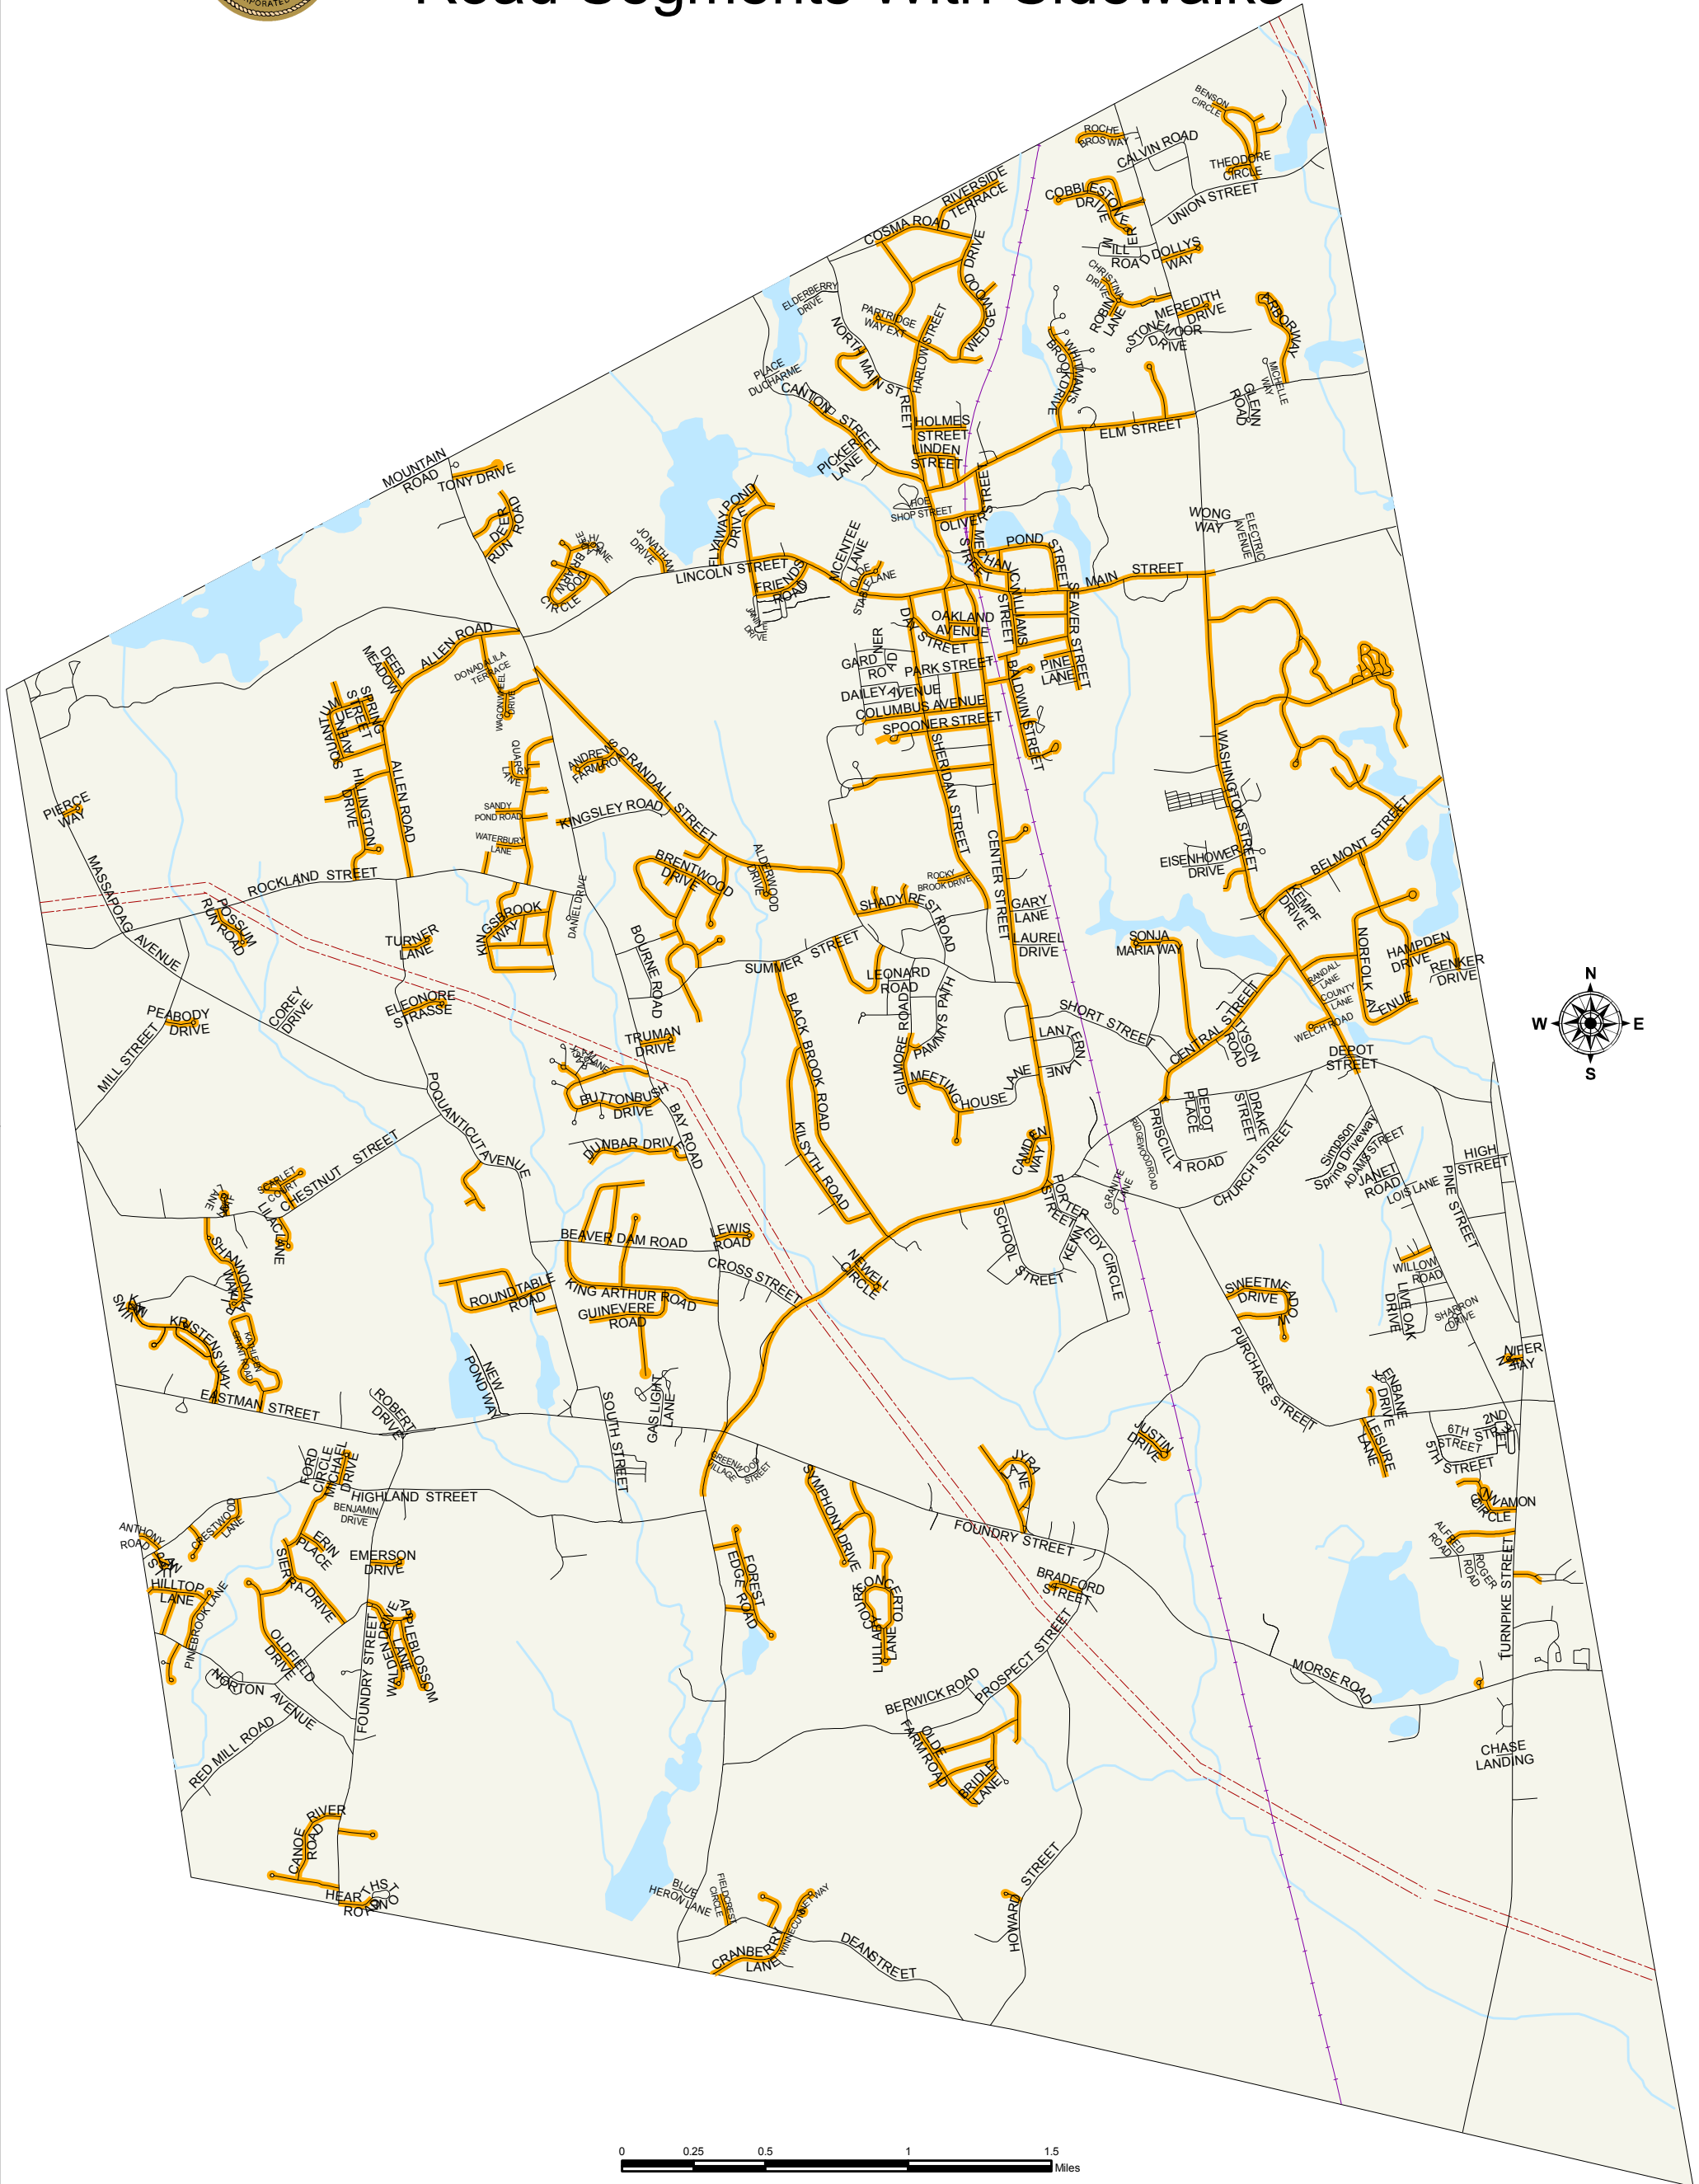

Town of Easton Massachusetts: Road Segments With Sidewalks

EastonGIS 2008
Source: EastonGIS, MassGIS
AE H:\Streets\StreetMap

This GIS map was created using various sources and is meant for reference and illustrative purposes. This map is not a substitute for more precise engineering and surveying processes.